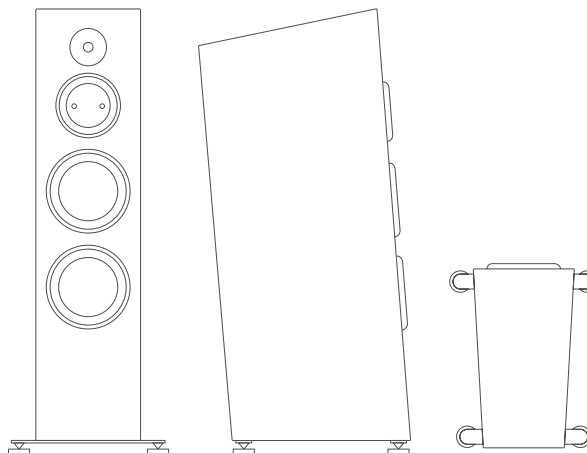

Dimensions WxHxD / 28 x 116 x 46 cm (11 x 45.6 x 18.1")

Net weight / 47 Kg (104 lbs)

Finishes

Matt Walnut

Piano Walnut

Piano Black

Please note Colours may not be a true representation of actual finish.

T +46 31 20 72 00